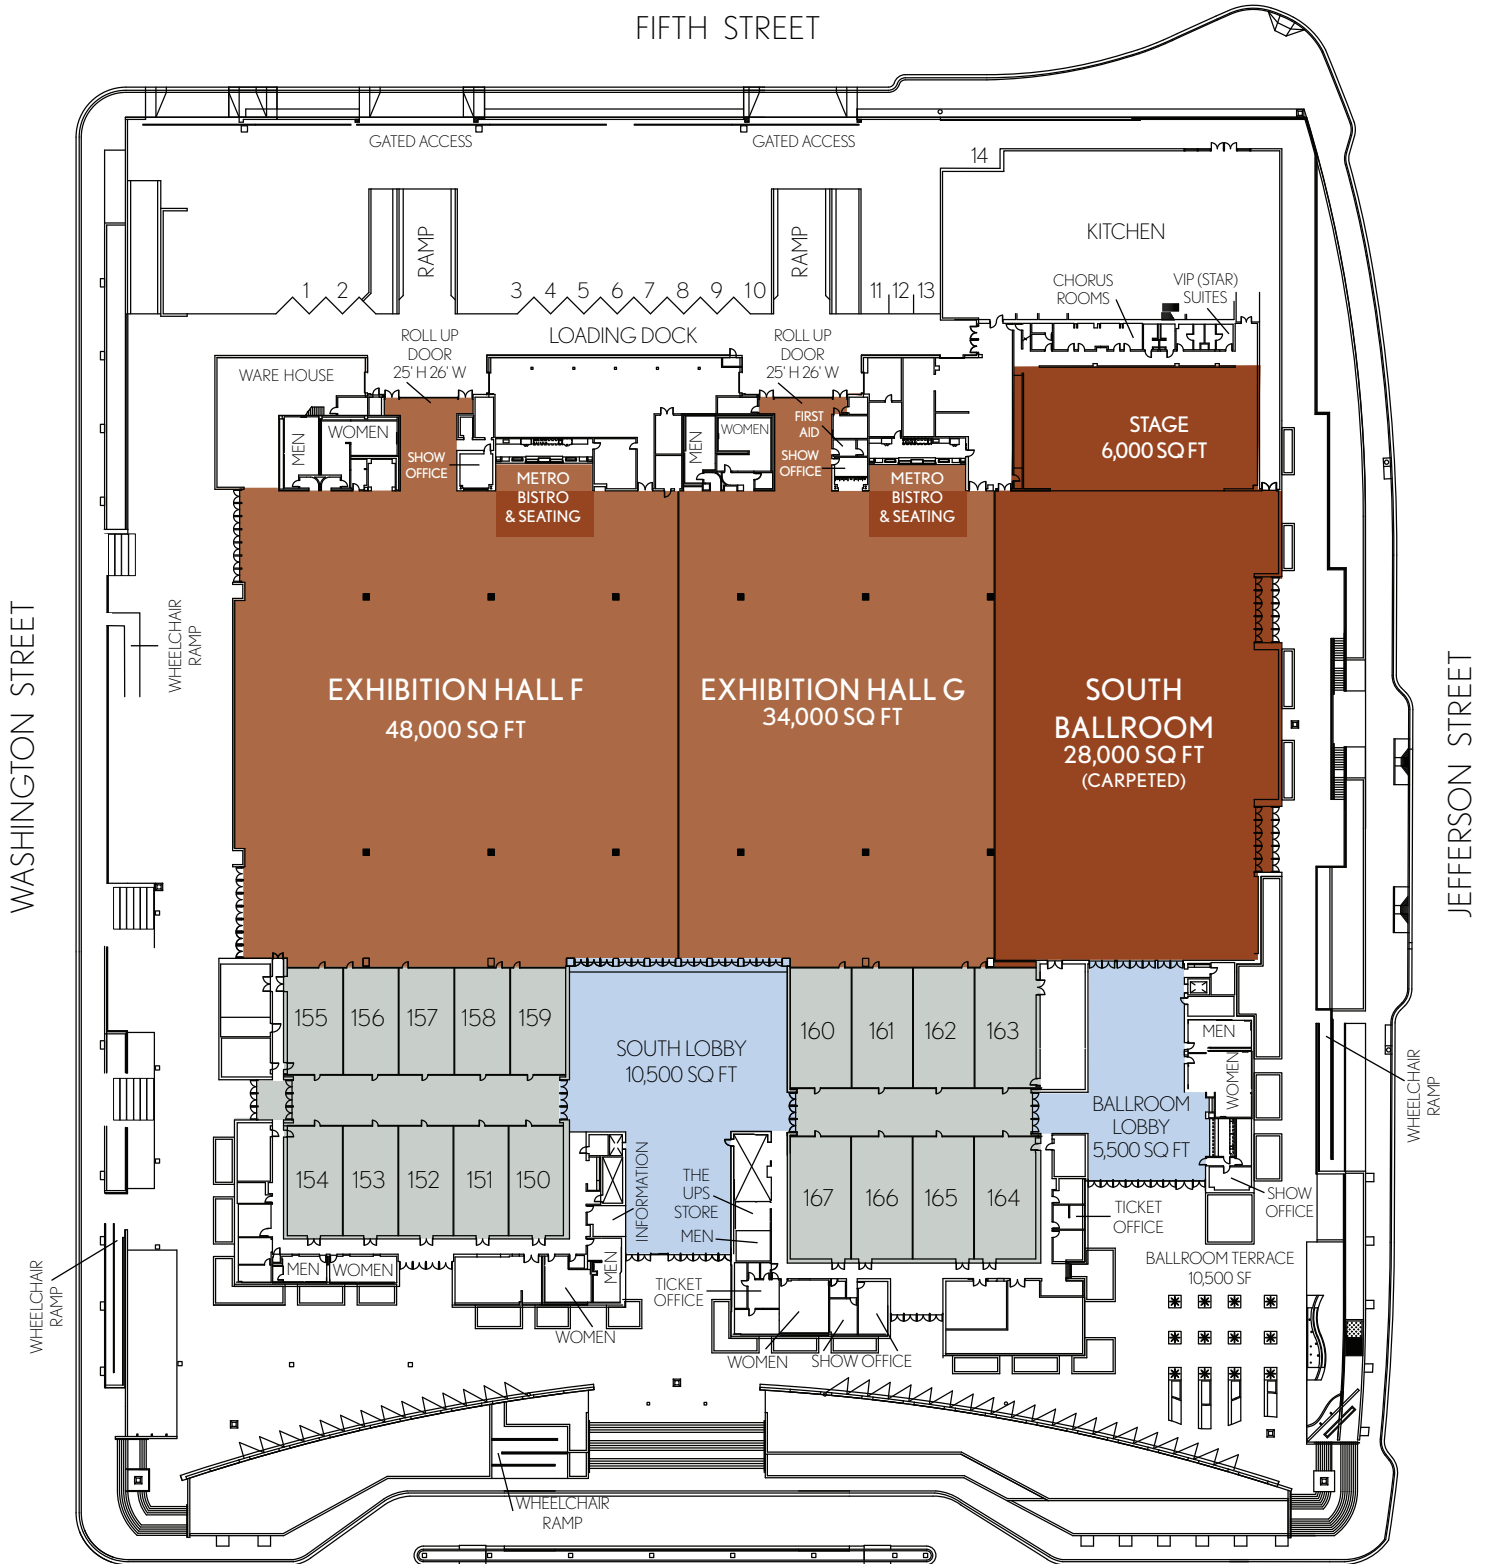

PHOENIX CONVENTION CENTER

South Building | 100 Level | Street Level

150-154 - 1,400 SQ FT EA.  
 155-159 - 1,300 SQ FT EA.  
 160-169 - 1,700 SQ FT EA.